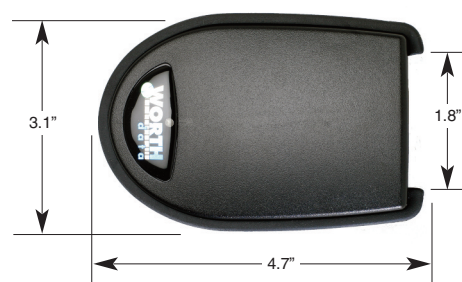

Model	Description	Interface	Cable
LZ360-USB	Integrated USB Laser Scanner	USB HID Keyboard	C40 USB Cable
LZ360-WDP	Integrated Keyboard Laser Scanner	Keyboard 6-Pin Mini Din	C41 Keyboard Y-Cable

Operational

Light Source	650 nm Laser Diode
Scan Speed	100 scans/sec Bidirectional
Scan Angle	53° ± 2°
Minimum Bar Width	2.7 mil .0027" (0.069mm)
Print Contrast	20% minimum reflectance differential
Indicators (LED)	Bi-Color LED - Green/Decode Orange/Scan
Beeper Operation	5 Tones plus OFF
System Interface(s)	USB HID Keyboard or Keyboard Wedge
Operating System	Windows® 7, Vista, XP, NT, 2000, 98SE, Mac OS
Bar Codes Supported	Code 39, Full ASCII Code 39, UPC-A, UPC-E, EAN-13, EAN-8, ISBN, Code 93, 2 of 5 Standard, Interleaved 2 of 5, Codabar, Code 128, RSS-14 UCC/EAN 128, MSI, Plessey

Physical

Height	5.6" (142mm)
Depth	4.7" (119mm)
Width	3.1" (79mm)
Weight	8.8 oz - 249g
Cables	C40 USB 6' (1800mm) Straight Cable or C41 Keyboard Wedge 6' (1800mm) Y-Cable

Power

Input Voltage	5VDC ± 10%
Power (nominal)	25mA Idle, 93mA scanning
Laser Class	CDRH class II / IEC class 2
EMC	FCC part 15 class A EN 55024, 61000-3-2, 61000-3-3 CE Compliant

Environmental

Operating Temperature	14°F to 122°F (-0°C to 50°C)
Storage Temperature	-4°F to 140°F (-20°C to 60°C)
Humidity	5% to 95% non-condensing
Ambient Light Immunity	Sunlight: 8,000 ft. candles - Indoor: 450 ft. candles
Shock	6' drop to concrete
Warranty	2 Years - Parts & Labor